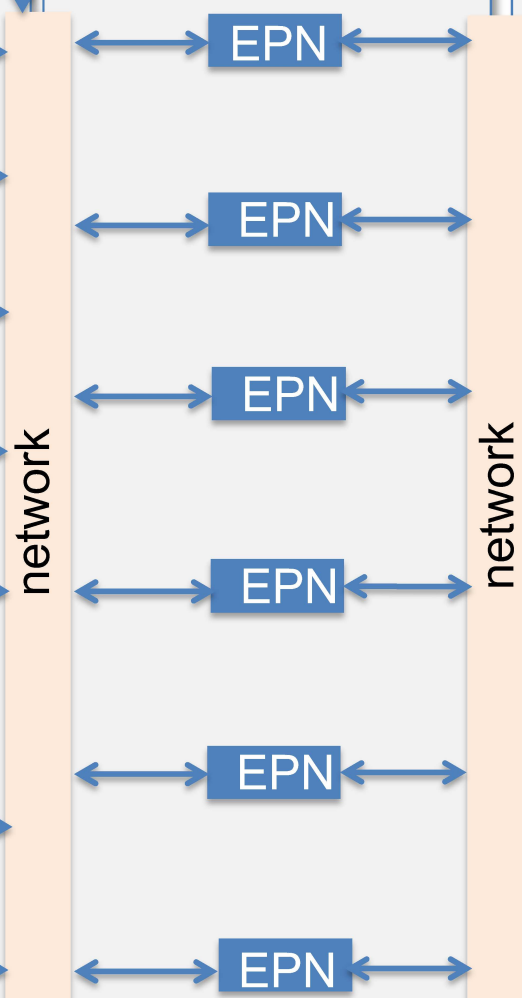

O²-EPN

Event processing nodes
280 servers