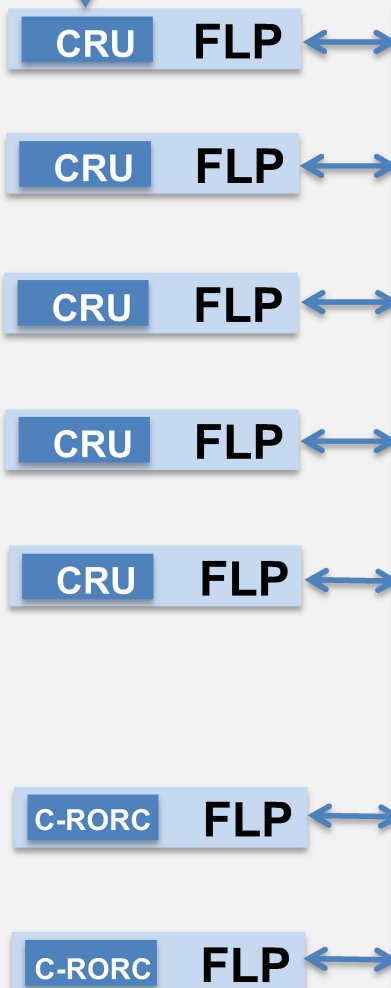

# AliECS

Experimental control system

AliECS

## CTS

Central trigger system  
1 CTP & 18 LTUs

## DCS

Detector control system  
200 worker nodes

## O<sup>2</sup>-FLP

First level processor farm  
198 FLPs & 474 CRUs & 16 C-RORCs